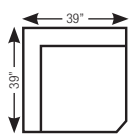

6SP-494 ARMLESS FULL SLEEP SOFA
6MM-494 ARMLESS LOVESEAT

60L-494
LEFT ARM SITTING CHAISE

60R-494
RIGHT ARM SITTING CHAISE

610-494
SOFA
37" H x 87" W x 38" D

630-494
LOVESEAT
37" H x 63" W x 38" D

230-494
STATIONARY CHAIR
37" H x 39" W x 38" D

240-494
OTTOMAN
20" H x 31.5" W x 22.5" D

Choose an arrangement shown below or create the one that suits your home.

60A-494
LEFT ARM SITTING CHAIR
37" H x 33" W x 39" D

60B-494
RIGHT ARM SITTING CHAIR
37" H x 33" W x 39" D

60C-494
CORNER UNIT
37" H x 67" W x 39" D

60CC-494
90° CORNER UNIT
37" H x 53" W x 39" D

60M-494
ARMLESS MIDDLE
37" H x 24" W x 39" D

60D-494
LEFT ARM SITTING SOFA
37" H x 57" W x 39" D

60E-494
RIGHT ARM SITTING SOFA
37" H x 57" W x 39" D

60R-494
RIGHT ARM SITTING CHAISE
37" H x 33" W x 64" D

60L-494
LEFT ARM SITTING CHAISE
37" H x 33" W x 64" D

6MM-494
ARMLESS LOVESEAT
37" H x 62" W x 39" D

6SP-494
ARMLESS FULL SLEEP SOFA
37" H x 62" W x 39" D