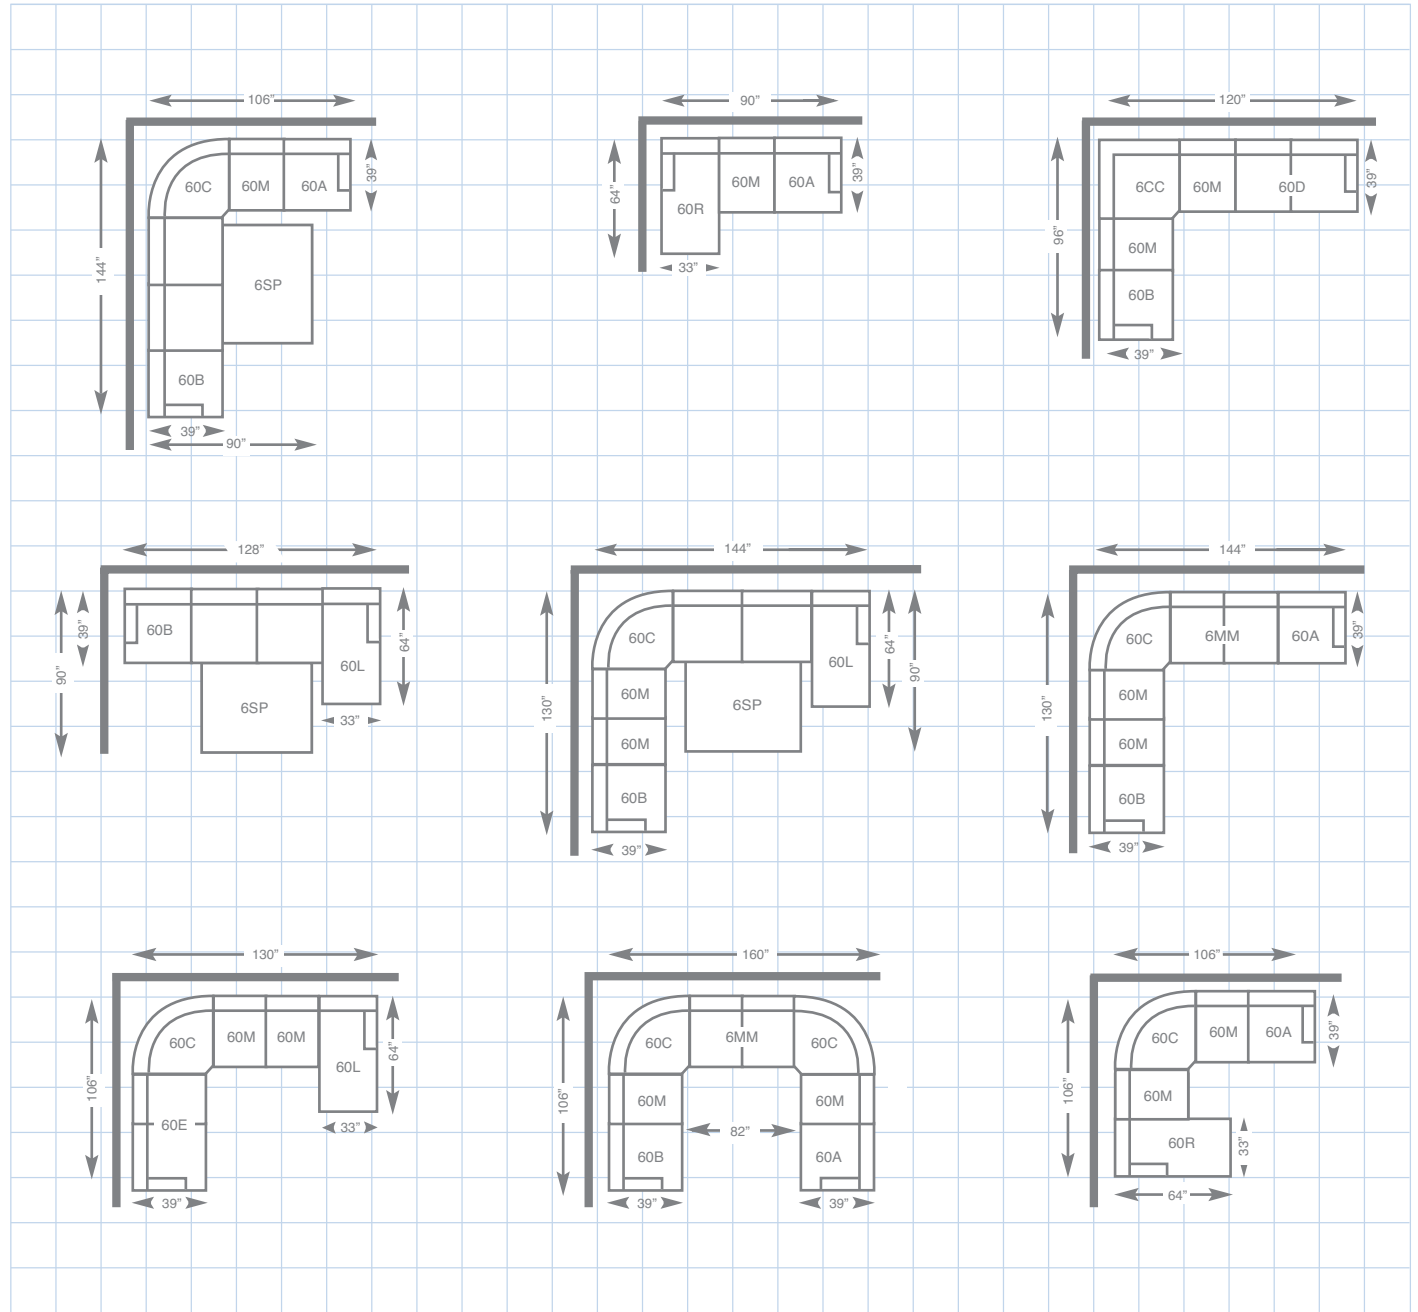

240-494
OTTOMAN
20" H x 31.5" W x 22.5" D

Choose an arrangement shown below or create the one that suits your home.

60A-494
LEFT ARM SITTING CHAIR
37" H x 33" W x 39" D

60B-494
RIGHT ARM SITTING CHAIR
37" H x 33" W x 39" D

60C-494
CORNER UNIT
37" H x 67" W x 39" D

60CC-494
90° CORNER UNIT
37" H x 53" W x 39" D

60M-494
ARMLESS MIDDLE
37" H x 24" W x 39" D

60D-494
LEFT ARM SITTING SOFA
37" H x 57" W x 39" D

60E-494
RIGHT ARM SITTING SOFA
37" H x 57" W x 39" D

60R-494
RIGHT ARM SITTING CHAISE
37" H x 33" W x 64" D

60L-494
LEFT ARM SITTING CHAISE
37" H x 33" W x 64" D

6MM-494
ARMLESS LOVESEAT
37" H x 62" W x 39" D

6SP-494
ARMLESS FULL SLEEP SOFA
37" H x 62" W x 39" D

Connect with us

Plan the room you've always dreamed of with our 3D room planner at lzb3d.com

La-Z-Boy products are hand-crafted and variations in standard dimensions and appearance can occur.