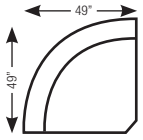

6SP-494 ARMLESS FULL SLEEP SOFA
6MM-494 ARMLESS LOVESEAT

60L-494
LEFT ARM SITTING CHAISE

60R-494
RIGHT ARM SITTING CHAISE

610-494
SOFA
37" H x 87" W x 38" D

630-494
LOVESEAT
37" H x 63" W x 38" D

230-494
STATIONARY CHAIR
37" H x 39" W x 38" D

240-494
OTTOMAN
20" H x 31.5" W x 22.5" D

Choose an arrangement shown below or create the one that suits your home.

60A-494
LEFT ARM SITTING CHAIR
37" H x 33" W x 39" D

60B-494
RIGHT ARM SITTING CHAIR
37" H x 33" W x 39" D

60C-494
CORNER UNIT
37" H x 67" W x 39" D

60CC-494
90° CORNER UNIT
37" H x 53" W x 39" D

60M-494
ARMLESS MIDDLE
37" H x 24" W x 39" D

60D-494
LEFT ARM SITTING SOFA
37" H x 57" W x 39" D

60E-494
RIGHT ARM SITTING SOFA
37" H x 57" W x 39" D