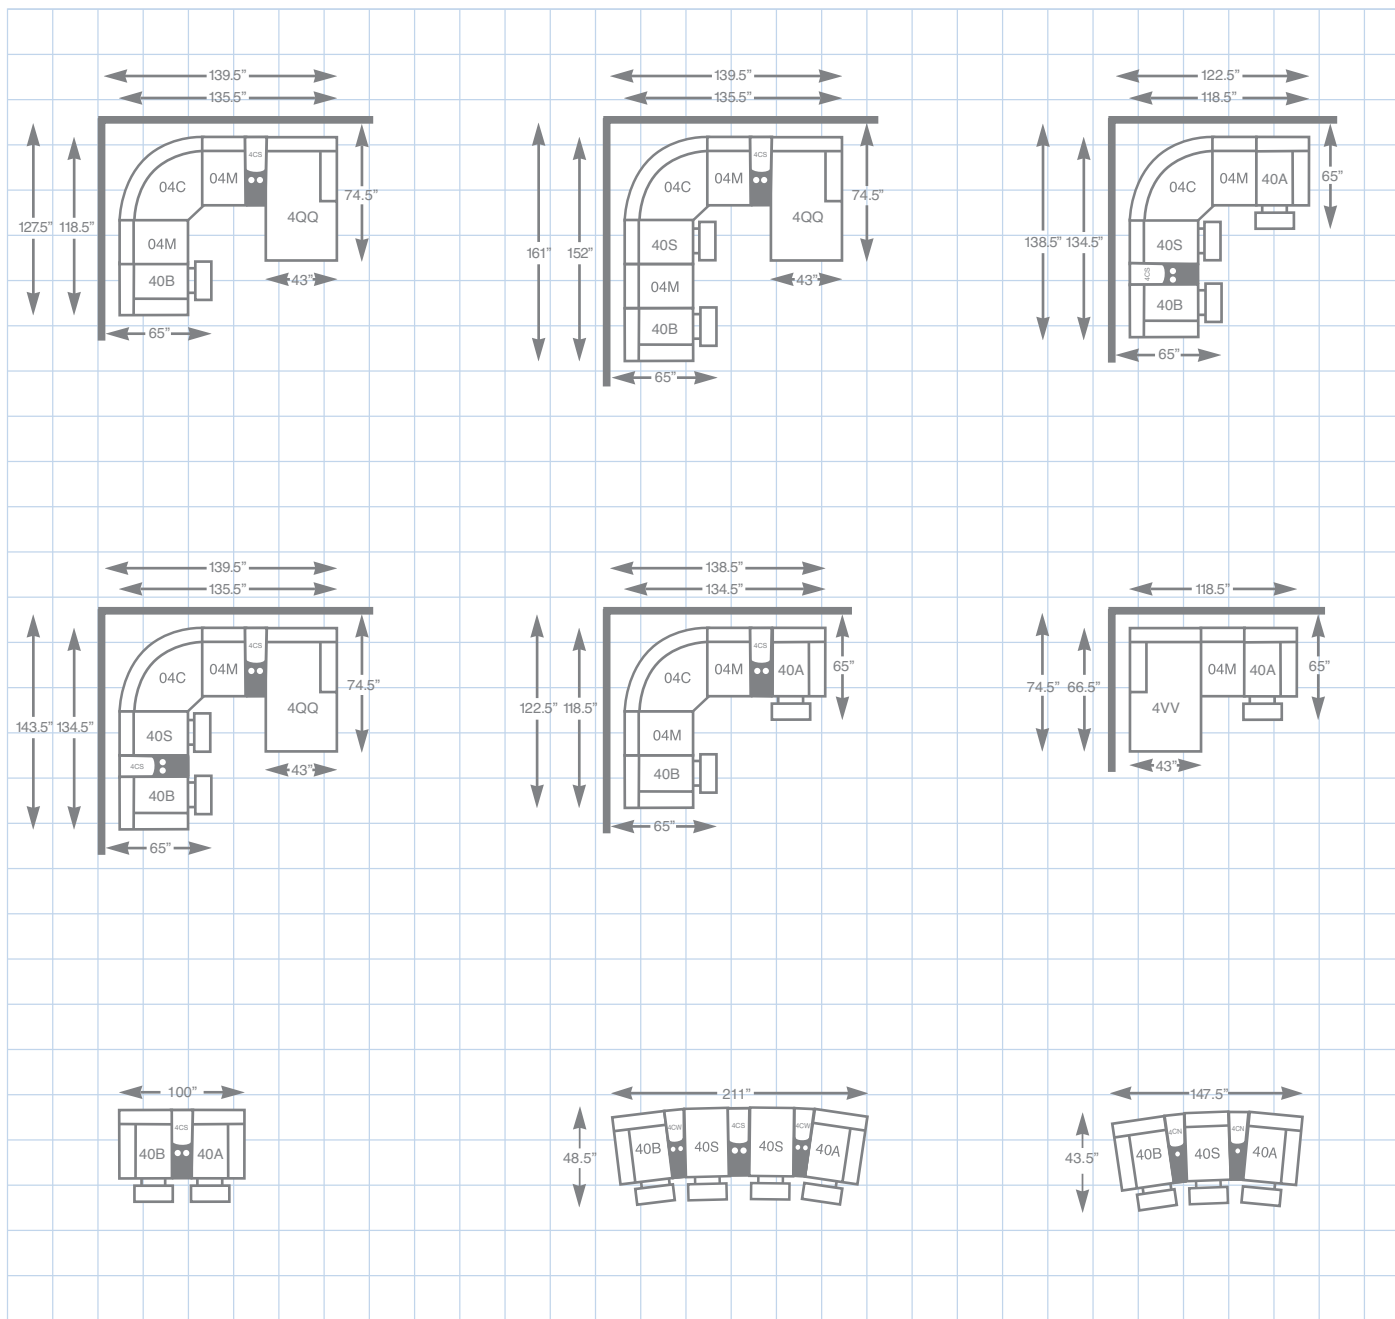

The American Chiropractic Association has endorsed La-Z-Boy reclining furniture.

40A-720 or 4AP-720 (POWER)
LEFT ARM SITTING RECLINER

40B-720 or 4BP-720 (POWER)
RIGHT ARM SITTING RECLINER

04C-720
CORNER UNIT

40B-720 NON-POWER
4BP-720 POWER
RIGHT ARM SITTING RECLINER
41" H x 42" W x 39" D
FULLY EXTENDED 65"

04C-720
CORNER UNIT
41" H x 60" W x 39" D

04M-720
ARMLESS MIDDLE
41" H x 33.5" W x 39" D

40S-720
ARMLESS RECLINER
41" H x 33.5" W x 39" D
FULLY EXTENDED 65"

40Q-720
LEFT ARM SITTING
RECLINING CHAISE
40.5" H x 43" W x 66.5" D
FULLY EXTENDED 74.5"

4V-720
RIGHT ARM SITTING
RECLINING CHAISE
40.5" H x 43" W x 66.5" D
FULLY EXTENDED 74.5"

4CN-720
NARROW
WEDGE CONSOLE
34.5" H x 15.5" W x 37.5" D

4CS-720
STORAGE CONSOLE
34.5" H x 15.5" W x 38.5" D

4CW-720
WEDGE CONSOLE
34.5" H x 23.5" W x 36.5" D

La-Z-Boy products are hand-crafted and variations from standard dimensions and appearance can occur.