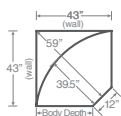

4CW-720
WEDGE CONSOLE

410-720 or 41P-720 (POWER)
RECLINER
41" H x 50.5" W x 39" D

Choose an arrangement shown below or create the one that suits your home.

40A-720 NON-POWER
4AP-720 POWER
LEFT ARM SITTING RECLINER
41" H x 42" W x 39" D
FULLY EXTENDED 65"

40B-720 NON-POWER
4BP-720 POWER
RIGHT ARM SITTING RECLINER
41" H x 42" W x 39" D
FULLY EXTENDED 65"

04C-720
CORNER UNIT
41" H x 60" W x 39" D

04M-720
ARMLESS MIDDLE
41" H x 33.5" W x 39" D

40S-720
ARMLESS RECLINER
41" H x 33.5" W x 39" D
FULLY EXTENDED 65"

4CS-720
STORAGE CONSOLE
34.5" H x 15.5" W x 38.5" D

4CW-720
WEDGE CONSOLE
34.5" H x 23.5" W x 36.5" D

La-Z-Boy products are hand-crafted and variations from standard dimensions and appearance can occur.